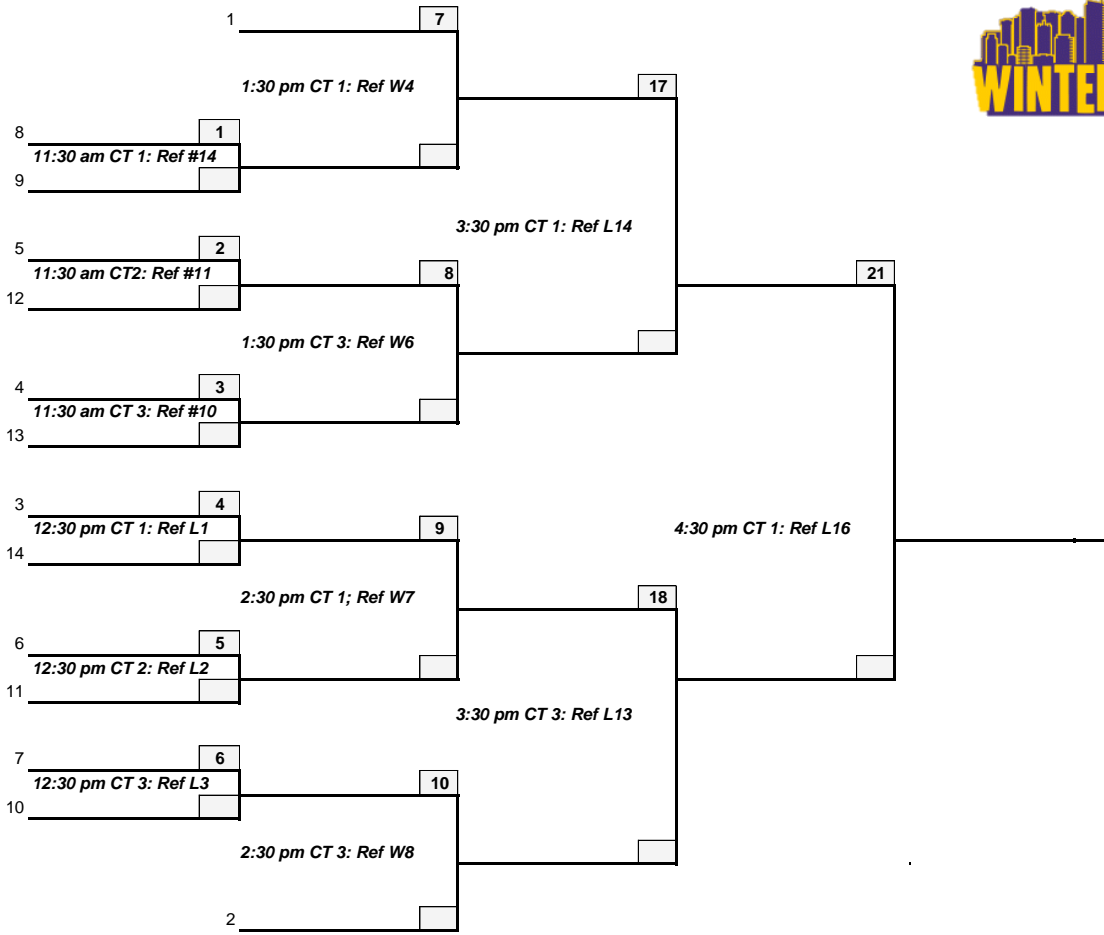

Winner's Bracket

WINTER WARM-UP: WOMEN'S BRACKET

SUNDAY, JANUARY 24, 2016