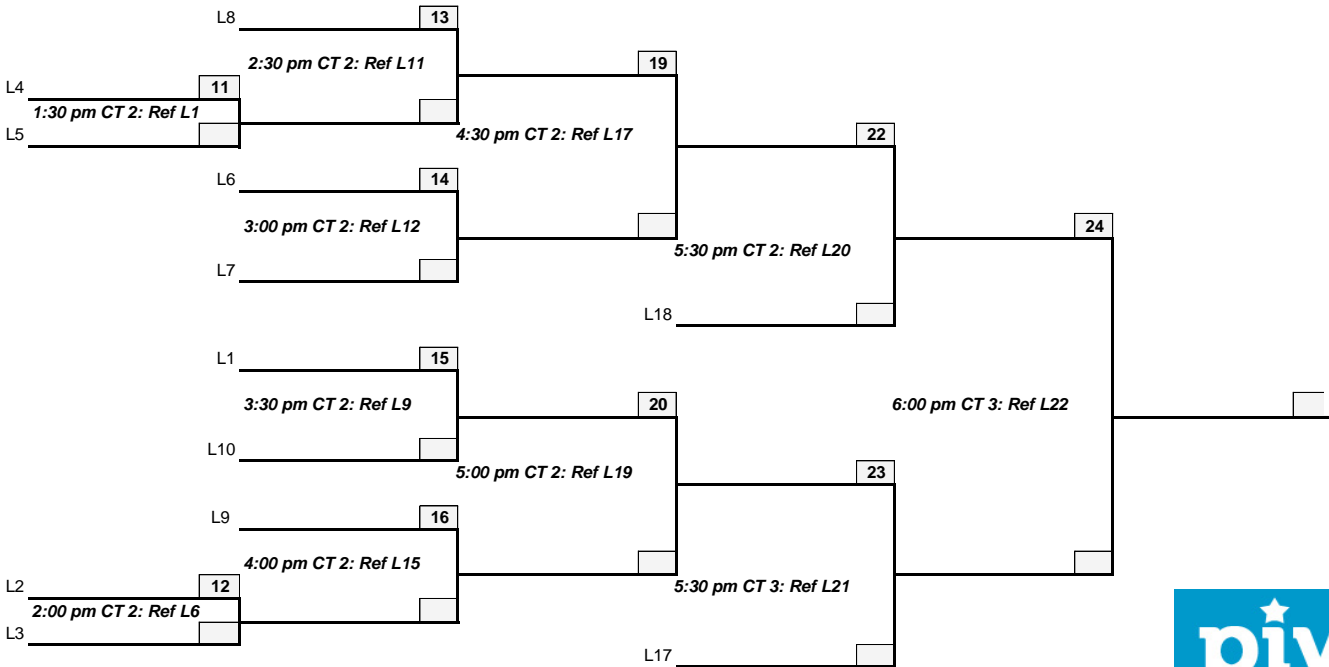

Consolation Bracket