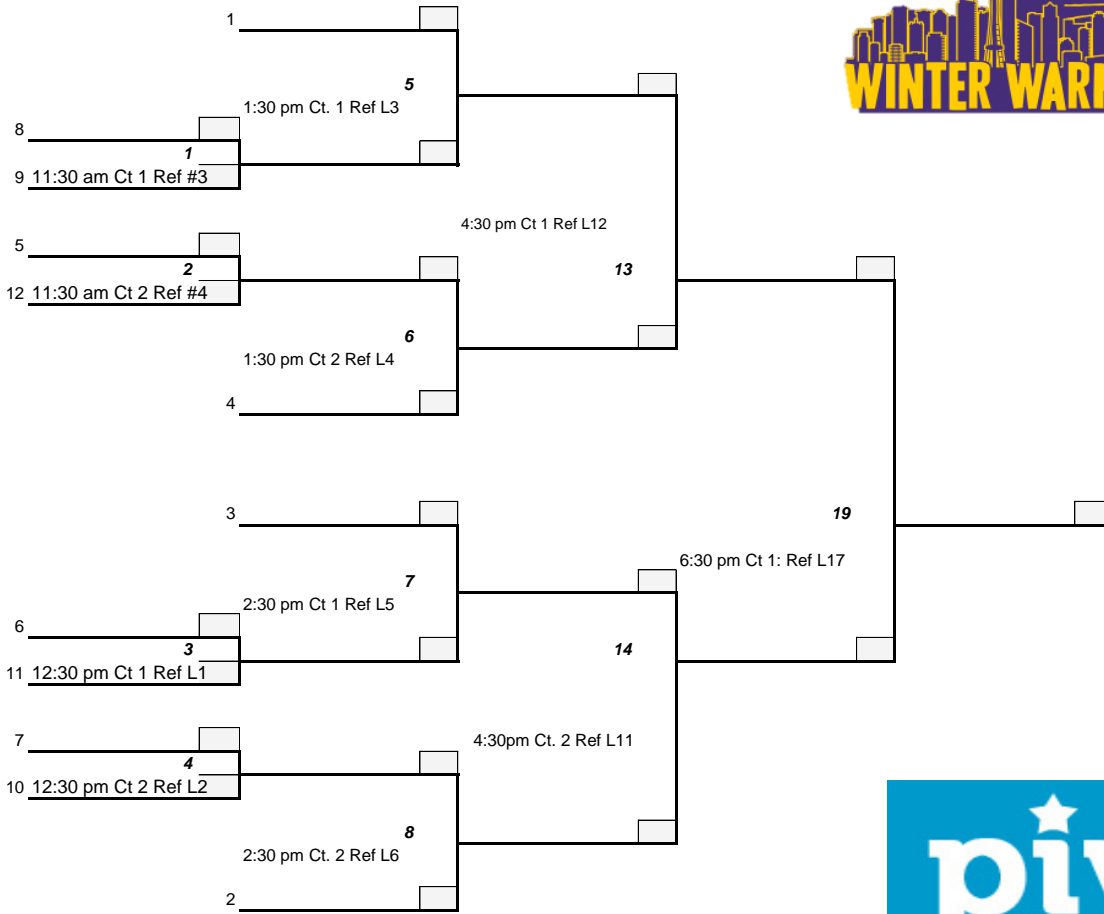

Winner's Bracket

WINTER WARM-UP: MEN'S BRACKET

SUNDAY, JANUARY 24, 2016